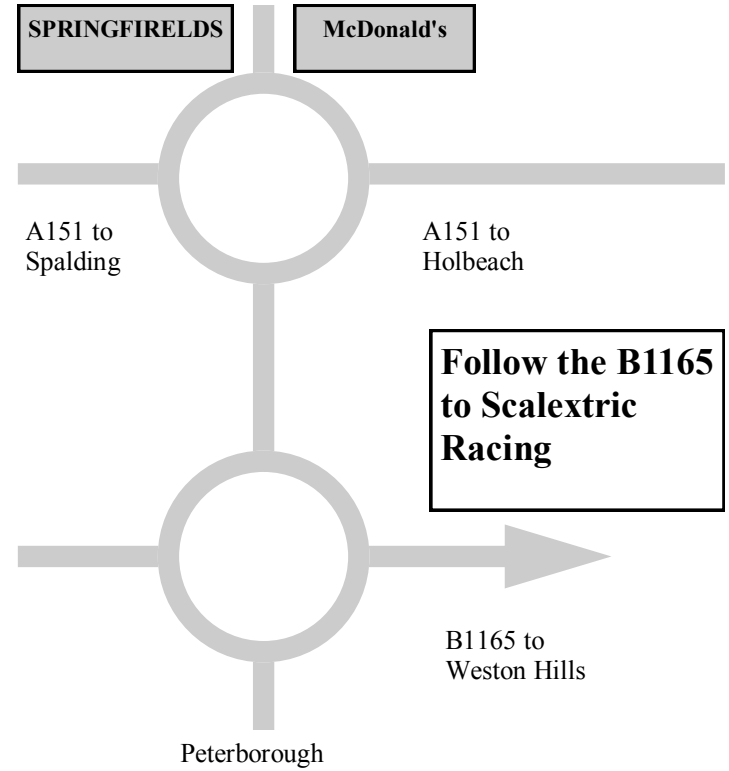

Scalextric Racing.
Angies Plant Centre
Weston Hills Road

Spalding
Lincs
Tel: 01775 725415

Boston

Scalextric Racing.
Angies Plant Centre
Weston Hills Road

Spalding
Lincs
Tel: 01775 725415

Boston

www.scalextric-racing.co.uk

ELECTRIC TRACKS PRESENTS...

SCALEXTRIC
RACING

SPALDING: 01775 725415

RACE PASS

For

.....
You are invited to join

.....

On the