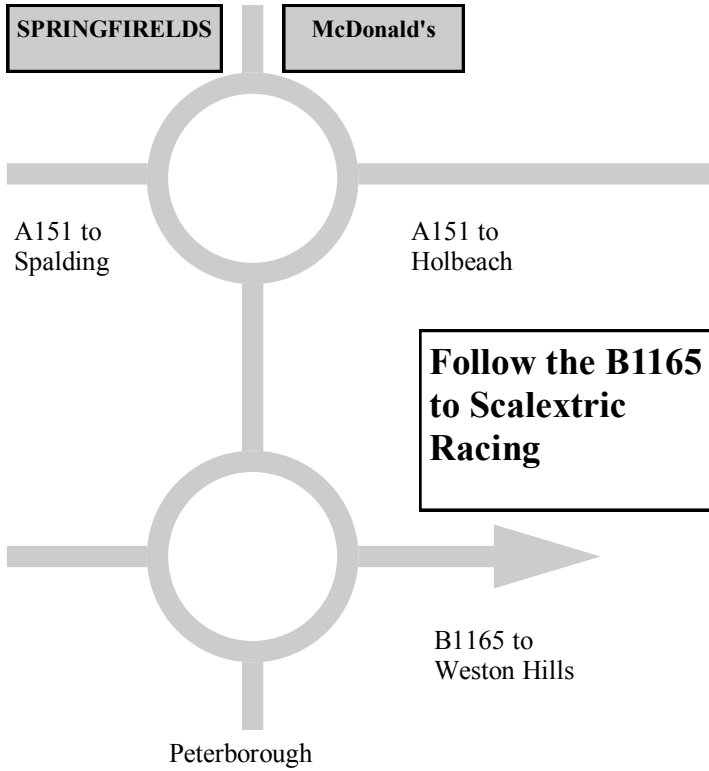

Scalextric Racing.
Angies Plant Centre
Weston Hills Road

Spalding
Lincs
Tel: 01775 725415

Boston

Scalextric Racing.
Angies Plant Centre
Weston Hills Road

Spalding
Lincs
Tel: 01775 725415

Boston

www.scalextric-racing.co.uk

ELECTRIC TRACKS PRESENTS...

SCALEXTRIC
RACING

SPALDING: 01775 725415

RACE PASS

For

.....
You are invited to join

.....

On the